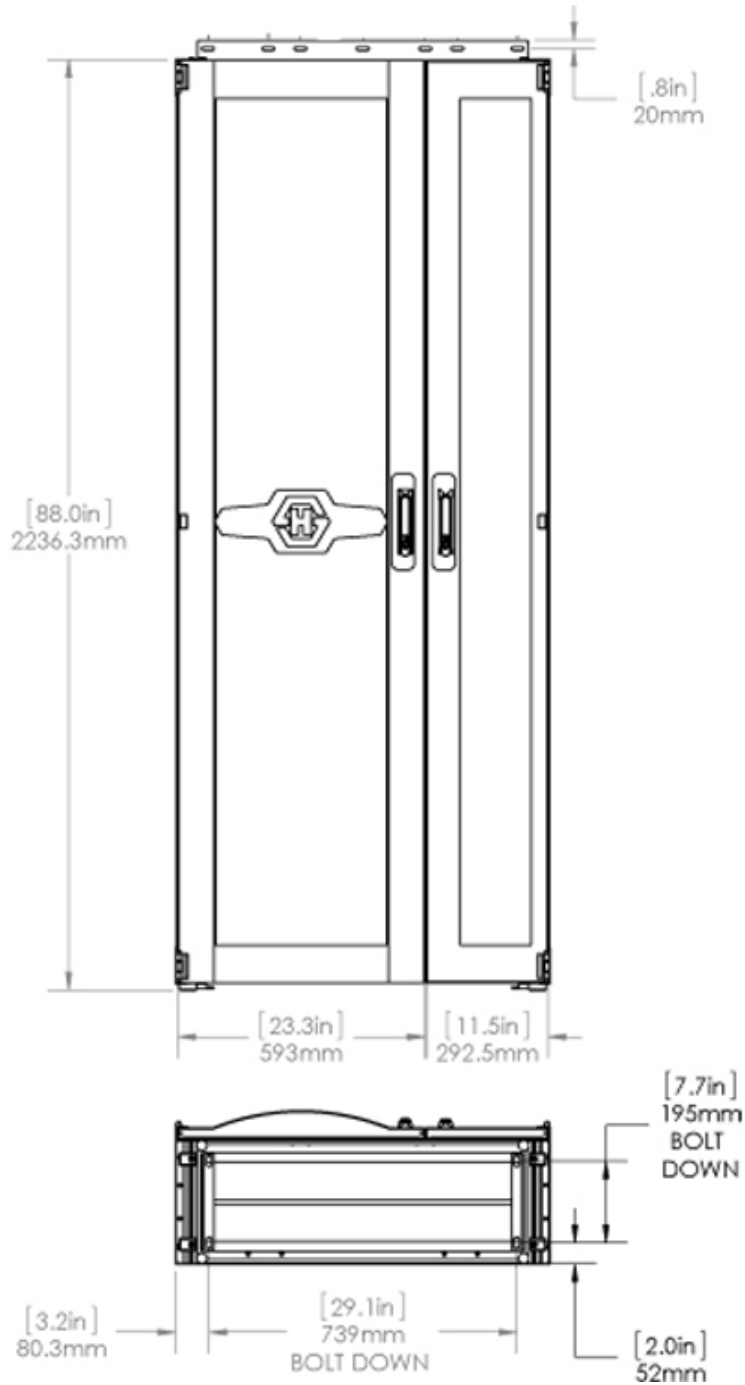

CDR - Cable distribution rack

Technical drawing

Ordering information

Description	Item number
CDR09, patch cord management, 47U x 300 x 300mm, perforated door, black	85029082

Accessory

COVER-CABLE-FIX-PLATE-19"-BK	84076533
OFPT-5.0-3.3-PBT-V0-BK-100m	84014502
NGR-B/OUT-PLT-CTF-19"-10CSM-BK	84088572
OFPT-S-5.0-3.3-PBT-V0-BK-100m	85017566
CDR09-ROUT-CHAN-SR	85029682