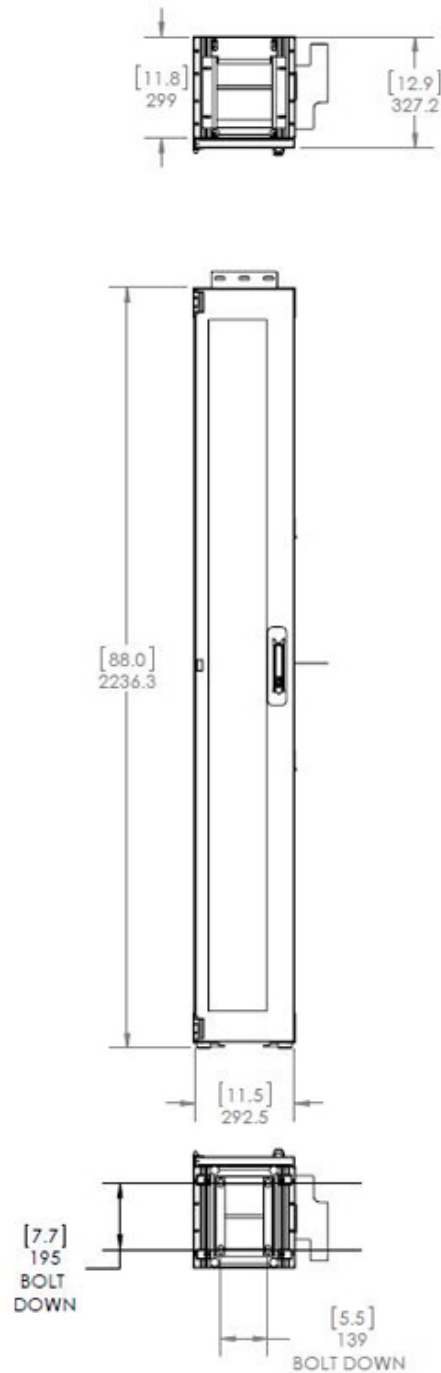

CDR - Cable distribution rack

Description

CDR03, patch cord management, 47U x 300 x 300mm, perforated door, black
CDR03-47U-BK-PDL0-STA

Features

- Only 300 mm deep and completely front-accessible
- Lightweight 2-post design for improved access to cables
- Can be used separately for storing overlength of cables or in combination with a rack of 900 mm to create a 1200 mm wide rack
- Integrated cable management
- Perforated doors to match nearby equipment cabinets
- Quick release doors without tools
- Large apertures for all cable types, sizes and quantities
- Side by side mounting with clear cable routing

Technical data

Mechanical data

Characteristics	Values
Product family	CDR
Rack type	Cabling rack
Dimension (Width x Length x Height) (mm)	300 x 300 x 2200
Dimension (Width x Length x Height) (inch)	11.8 x 11.8 x 86.6
Rack height (U)	47
Weight (kg)	56.3
Weight (lbs)	124.1
Material Frame	aluminium
Material Cover	metal sheet
Colour Frame	silver
Colour Cover	jet black (RAL 9005)

CDR - Cable distribution rack

Technical drawing

Ordering information

Description	Item number
CDR03, patch cord management, 47U x 300 x 300mm, perforated door, black	85029083

Related Documents

Installation manual	DOC-0000719356
---------------------	----------------