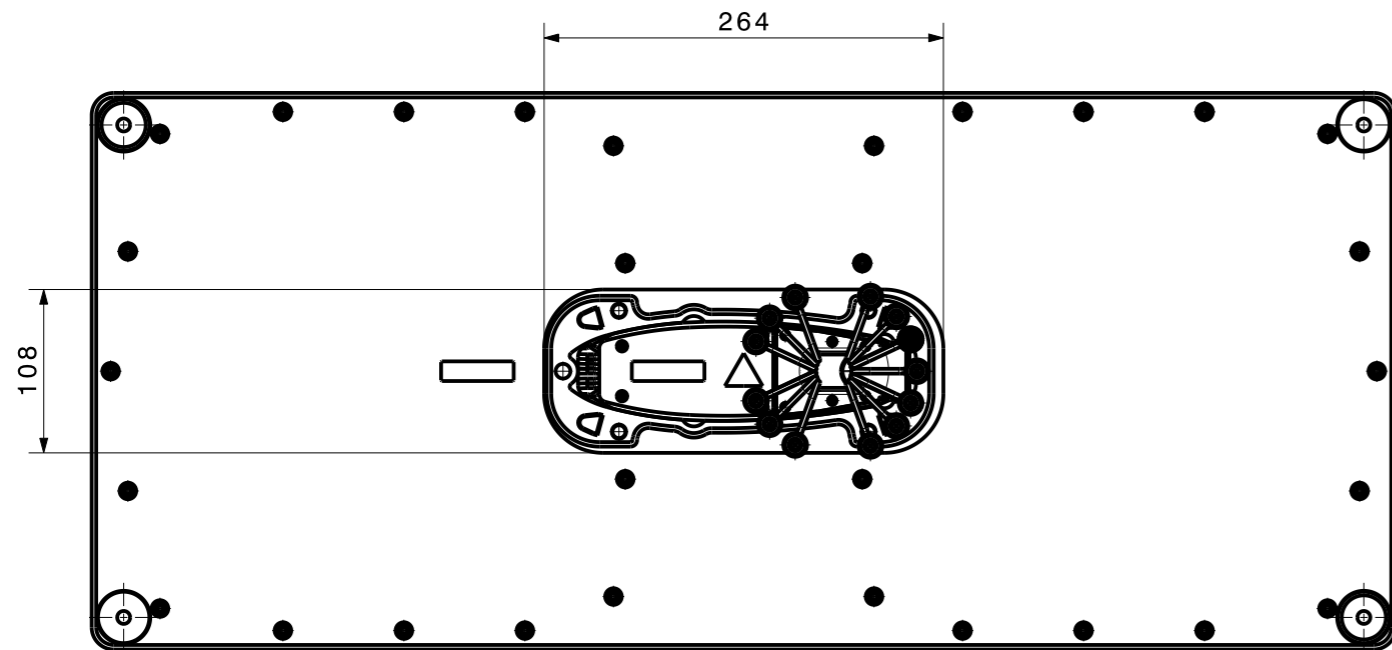

Radiator	Cable length [mm] Tol.: +/- 4mm
Cellular 1	511
Cellular 2	372
Cellular 3	373
Cellular 4	505
Cellular 5	388
Cellular 6	257
Cellular 7	255
Cellular 8	389
WiFi 1	543
WiFi 2	382
WiFi 3	426
WiFi 4	267
GNSS	306

All cable lengths are measured as shown in the example.

type / Typ: 1399.99.0133	part no. / Teile Nr.: PRO-00336607	B sheet/Blatt
description / Beschreibung: Antenna	drawing-no. / Zeichnungsnr.: DOU-00336607	Release: C
alternative ID:		