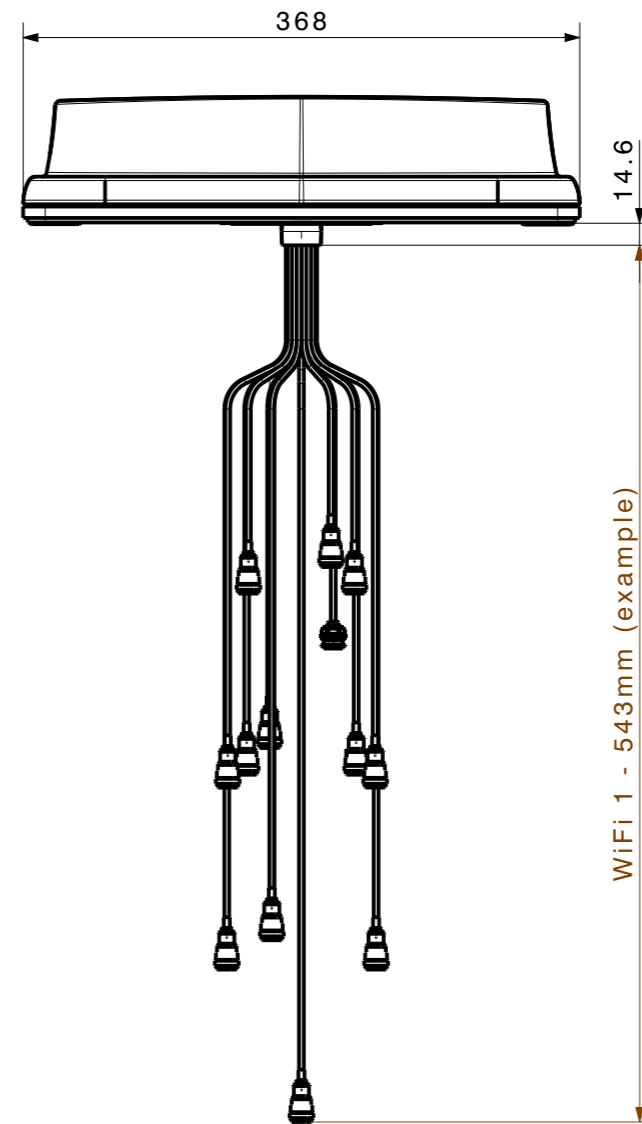

Radiator	Cable length [mm] Tol.: +/- 4mm
Cellular 1	511
Cellular 2	372
Cellular 3	373
Cellular 4	505
Cellular 5	388
Cellular 6	257
Cellular 7	255
Cellular 8	389
WiFi 1	543
WiFi 2	382
WiFi 3	426
WiFi 4	267
GNSS	306

All cable lengths are measured as shown in the example.

type / Typ: 1399.99.0133	part no. / Teile Nr.: PRO-00336607	B sheet/Blatt
description / Beschreibung: Antenna	drawing-no. / Zeichnungsnr.: DOU-00336607	Release: C
alternative ID:		