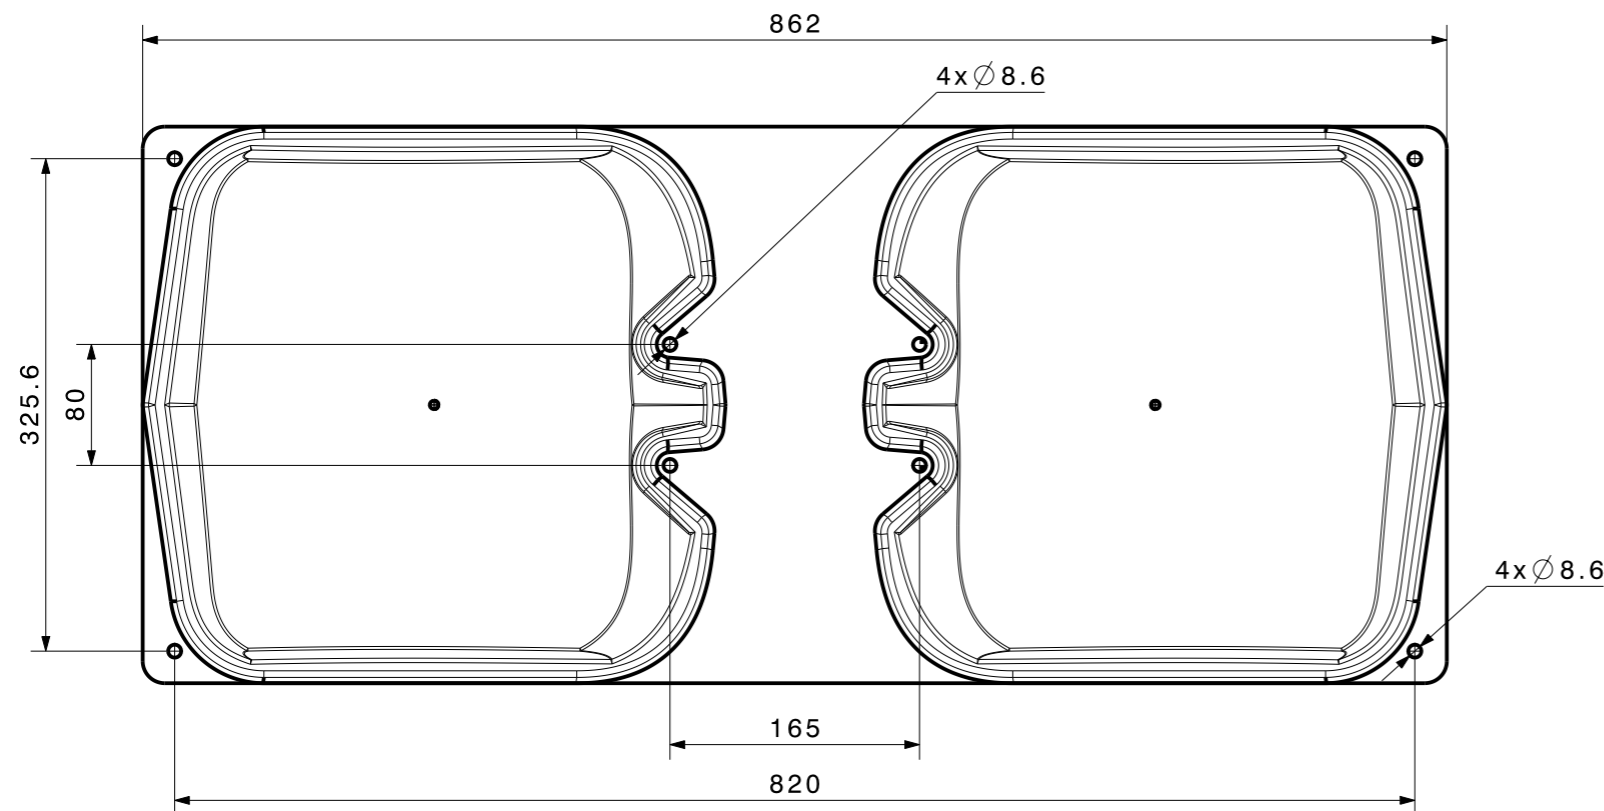

Radiator	Cable length [mm] Tol.: +/- 4mm
Cellular 1	511
Cellular 2	372
Cellular 3	373
Cellular 4	505
Cellular 5	388
Cellular 6	257
Cellular 7	255
Cellular 8	389
WiFi 1	543
WiFi 2	382
WiFi 3	426
WiFi 4	267
GNSS	306

All cable lengths are measured as shown in the example.

type / Typ: 1399.99.0133	part no. / Teile Nr.: PRO-00336607	B sheet/Blatt
description / Beschreibung: Antenna	drawing-no. / Zeichnungsnr.: DOU-00336607	Release: C
alternative ID:		