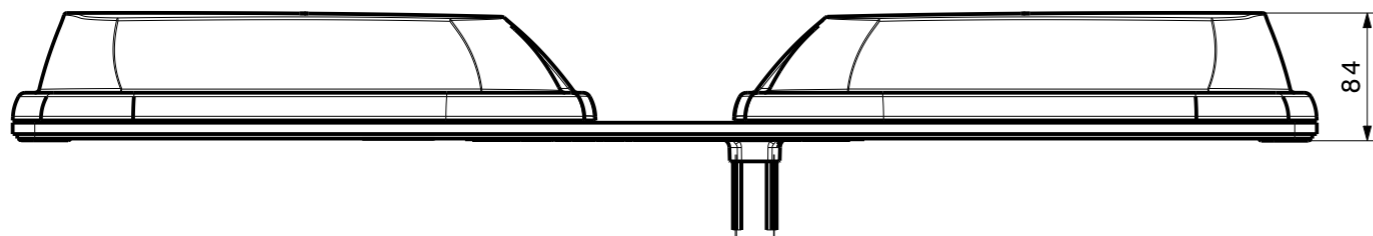

Diese Zeichnung ist unser geistiges Eigentum und darf ohne unsere Einwilligung weder kopiert, vervielfältigt noch Dritten oder Konkurrenzfirmen zugänglich gemacht werden. (Art. 12 B.G.B.)
This drawing is copyright. Information contained therein is supplied in confidence and must not be used for any other purpose than which it was supplied, or be reproduced without written permission of the owners.

Radiator	Cable length [mm] Tol.: +/- 4mm
Cellular 1	511
Cellular 2	372
Cellular 3	373
Cellular 4	505
Cellular 5	388
Cellular 6	257
Cellular 7	255
Cellular 8	389
WiFi 1	543
WiFi 2	382
WiFi 3	426
WiFi 4	267
GNSS	306

All cable lengths are measured as shown in the example.